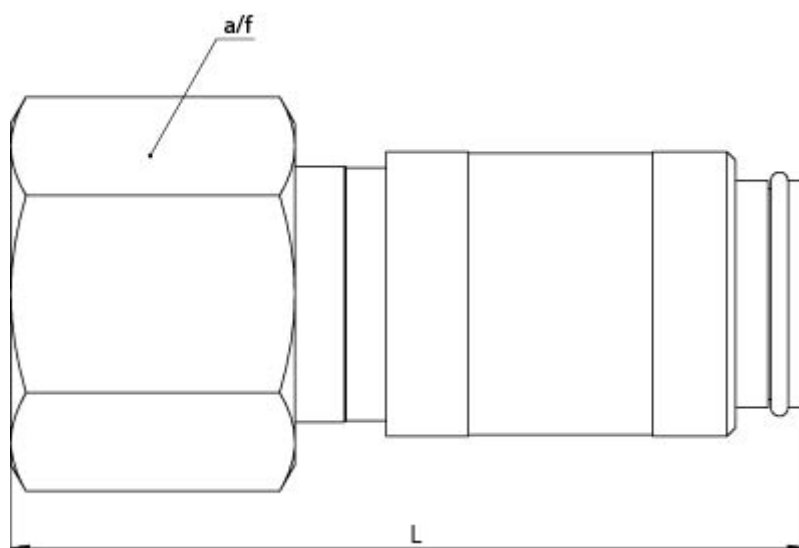

# Data Sheet

Article number: 58622471e

Description: Quick-connect coupling w. inner R1/4"  
NW 7.8

## Measures

---

A/F = 19  
Length = 54  
Thread = R1/4"